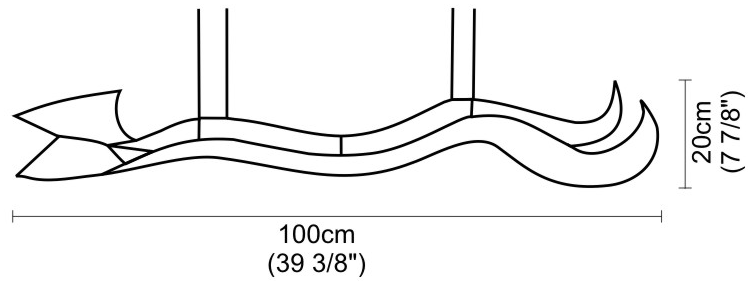

GENERAL

Series: Tempo Perso _____
Brand: Knikerboker _____
Division: Design _____
Mounting Type: Suspension _____
Mounting Location: Ceiling _____
Subcategory: Pendant _____

PHYSICAL

Shape: Curves _____
Length (mm): 1000 _____
Length (in): 39 3/8 _____
Height (mm): 200 _____
Height (in): 7 7/8 _____
Light Distribution: Indirect _____
Fixture Finish: EWH / EBK / MAN / COF / PRD / SLF / GLF / CLF / BRL / EWS / EWG / EWC / EWR / EBS / EBG / EBC / EBC / EBB / MAS / MAD / MAC / MAB / COS / CGO / CCL / CBL / PRS / PRG / PRC / PRB _____
Fixture Material: Aluminum _____
Cable Details: 4 Steel Cables 2000mm / 78 3/4" - Silicon Cable 2000mm / 78 3/4" _____

ELECTRICAL

Lamp Type: LED _____
Total Output Wattage (W): 30 _____
Dimming: Tri-Mode (Non-Dimming and Phase Dimming (120Vac only) and 0-10V Dimming) _____
Driver Included: Yes _____
Driver Location: Integrated _____
Driver Type: Constant Current - Universal _____
Driver Class: Class 2 _____
Input Voltage (V): 120 - 277 _____
Constant Current (MA): 250 _____
Upon Request: 0-10Vdc dimming / Phase dimming @120Vac / 277Vac _____

LED

Number of LEDs: 3 _____
Color Temperature (°K): 3000 _____
Max. Delivered Lumen (lm): 3300 _____
CRI: >85 CRI _____
Lamp Life (hrs): 50000 _____

OPTICAL

RATINGS AND CERTIFICATIONS

Certified By: CSA Certified to UL and CSA Standards _____
IP rating: IP20 _____